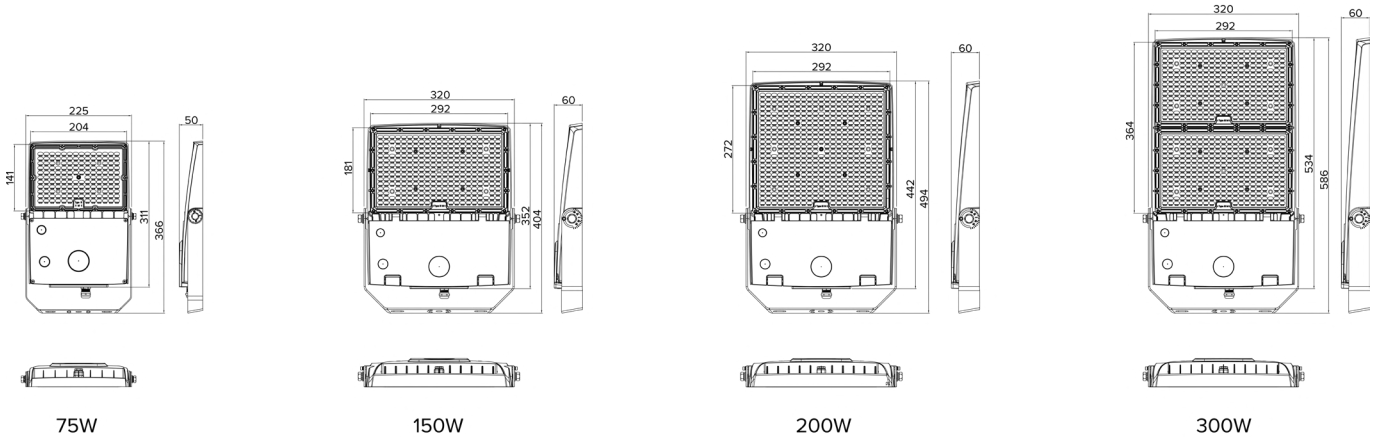

Product Overview

POWER	LUMENS	EFFICACY	CCT	WEIGHT	SAP CODE	PRODUCT CODE
50 / 75 W	Up to 12,103 lm	Up to 164 lm/W	4000 K	2.6 kg	2002380	PARX75W-AS-4K
100 / 150 W	Up to 24,504 lm	Up to 167 lm/W		4.4 kg	2002381	PARX150W-AS-4K
175 / 200 W	Up to 34,372 lm	Up to 174 lm/W		5.1 kg	2002382	PARX200W-AS-4K
225 / 250 / 275 / 300 W	Up to 49,456 lm	Up to 172 lm/W		6.0 kg	2002383	PARX300W-AS-4K

SPECIFICATIONS

Body Material: Diecast Aluminium (ADC12)	Driver: Integral	Dimming: 0 - 10V Dimmable
Diffuser Material: Polycarbonate	Power Lead: 2m Flex	APPLICATIONS Side of Building Carpark Area Lighting Outdoor Recreation General Industrial Sports Facility Tennis Court
Body colour: BLACK (RAL 9005)	Input: 220-240Va.c. 50/60Hz	
IK Rating: IK08	Electrical Classification: Class I	
IP Rating: IP65	Power Factor: > 0.9	
Beam Angle: 120° x 60°	Protection: Overload / Short Circuit	
CRI: > 80	Lifespan: >100,000hrs* @Ta50°C (L80)	
SDCM: < 3	Operating Ambient Temperature: -40 to 50°C	
	Smart: KASTA Compatible	

* PARX300W-AS-4K has a projected lifespan of 96,000hrs

DIMENSIONS (mm)

Accessories

Type 3 Lens

Description	Product Code
75W T3 Lens	PARX75W-LENS-T3
150W T3 Lens	PARX150W-LENS-T3
200W T3 Lens	PARX200W-LENS-T3
300W T3 Lens	PARX300W-LENS-T3

Symmetric Lens

Description	Product Code
75W Symmetric Lens	PARX75W-LENS-SM
150W Symmetric Lens	PARX150W-LENS-SM
200W Symmetric Lens	PARX200W-LENS-SM
300W Symmetric Lens	PARX300W-LENS-SM

Shield

Description	Product Code
75W Spill Light Shield	PARX75W-SHIELD
150W Spill Light Shield	PARX150W-SHIELD
200W Spill Light Shield	PARX200W-SHIELD
300W Spill Light Shield	PARX300W-SHIELD

Adaptor

Description	Product Code
60mm Spigot Adaptor	PARX-SPIGOT

Outdoor Lighting